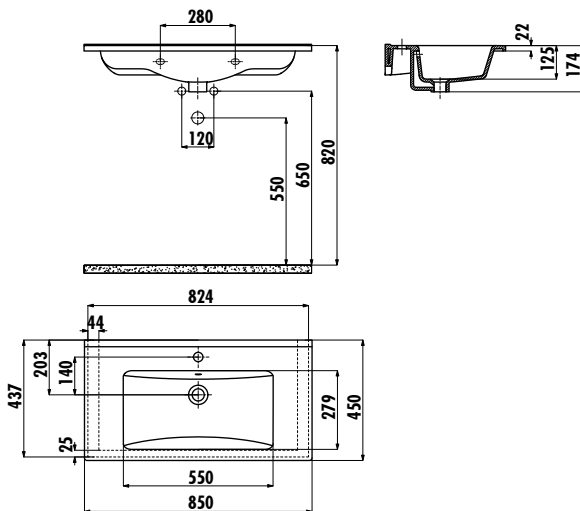

TECHNICAL DRAWING

SPECIFICATIONS

Creavit keeps its rights of making any change to the products.

Quality Management Systems

Customer Satisfaction Certificate

LGA

Germany Accreditation Certificate

kiwa

Netherlands Accreditation Certificate

GOST - R

Russia Accreditation Certificate

UkrSEPRO

Ukraine Accreditation Certificate

Israel Accreditation Certificate

Nigeria Accreditation Certificate

European Accreditation Certificate

Turkish Accreditation Certificate