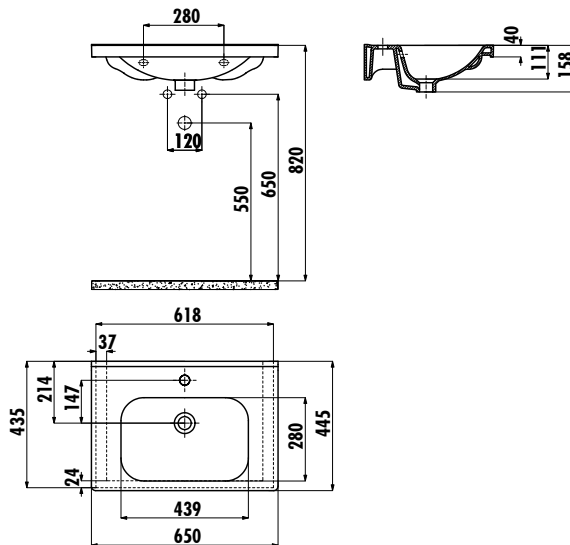

TECHNICAL DRAWING

SPECIFICATIONS

Creavit keeps its rights of making any change to the products.

Quality Management Systems

Customer Satisfaction Certificate

Environmental Management System

LGA

Germany Accreditation Certificate

kiwa

Netherlands Accreditation Certificate

GOST - R

Russia Accreditation Certificate

UkrSEPRO

Ukraine Accreditation Certificate

Israel Accreditation Certificate

Nigeria Accreditation Certificate

European Accreditation Certificate

Turkish Accreditation Certificate