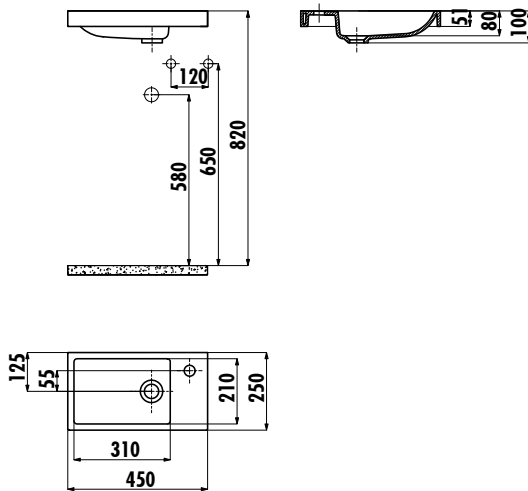

TECHNICAL DRAWING

SPECIFICATIONS

Creavit keeps its rights of making any change to the products.

Quality Management Systems

Customer Satisfaction Certificate

Environmental Management System

LGA

Germany Accreditation Certificate

kiwa

Netherlands Accreditation Certificate

GOST - R

Russia Accreditation Certificate

UkrSEPRO

Ukraine Accreditation Certificate

Israel Accreditation Certificate

Nigeria Accreditation Certificate

European Accreditation Certificate

Turkish Accreditation Certificate