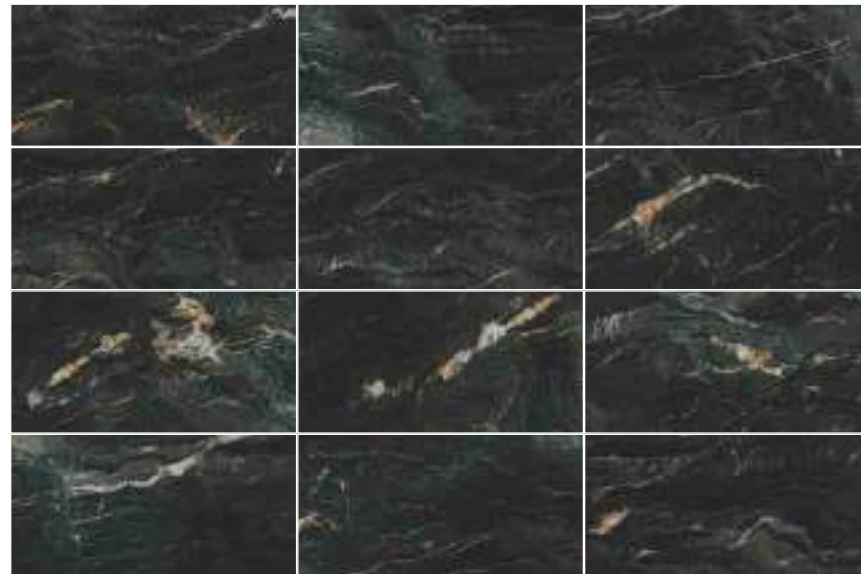

Saint laurent

VARIACIÓN DE DISEÑO · GRAPHIC FACES

60X120 - 12 PIEZAS/12 PIECES/12 PIÈCES