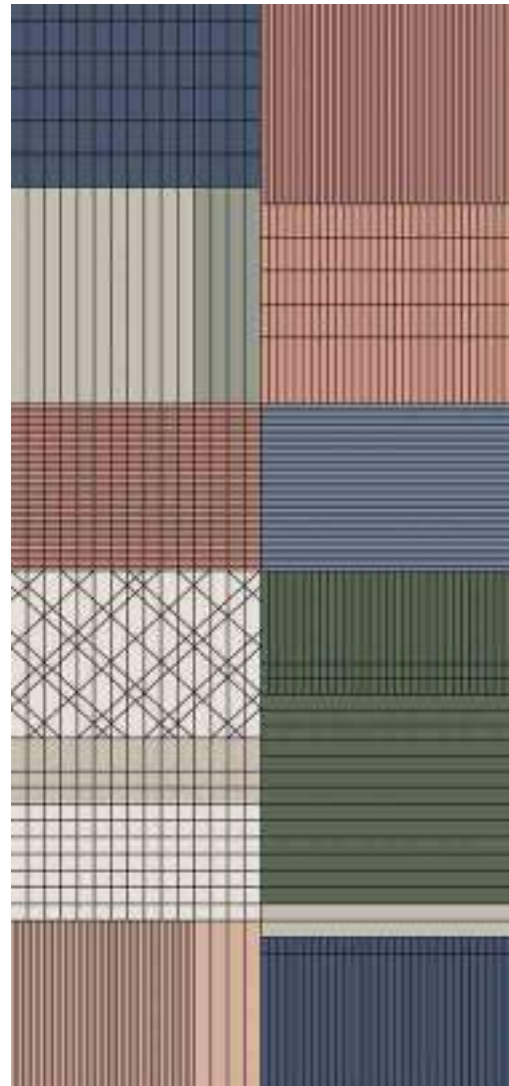

DECOR PATTERN I RECT  
120 X 260 / 48" X 102"

K98/P

DECOR PATTERN II RECT  
120 X 260 / 48" X 102"

K98/P

DECOR VASILY I RECT  
120 X 260 / 48" X 102"

K98/P

DECOR VASILY II RECT  
120 X 260 / 48" X 102"

K98/P