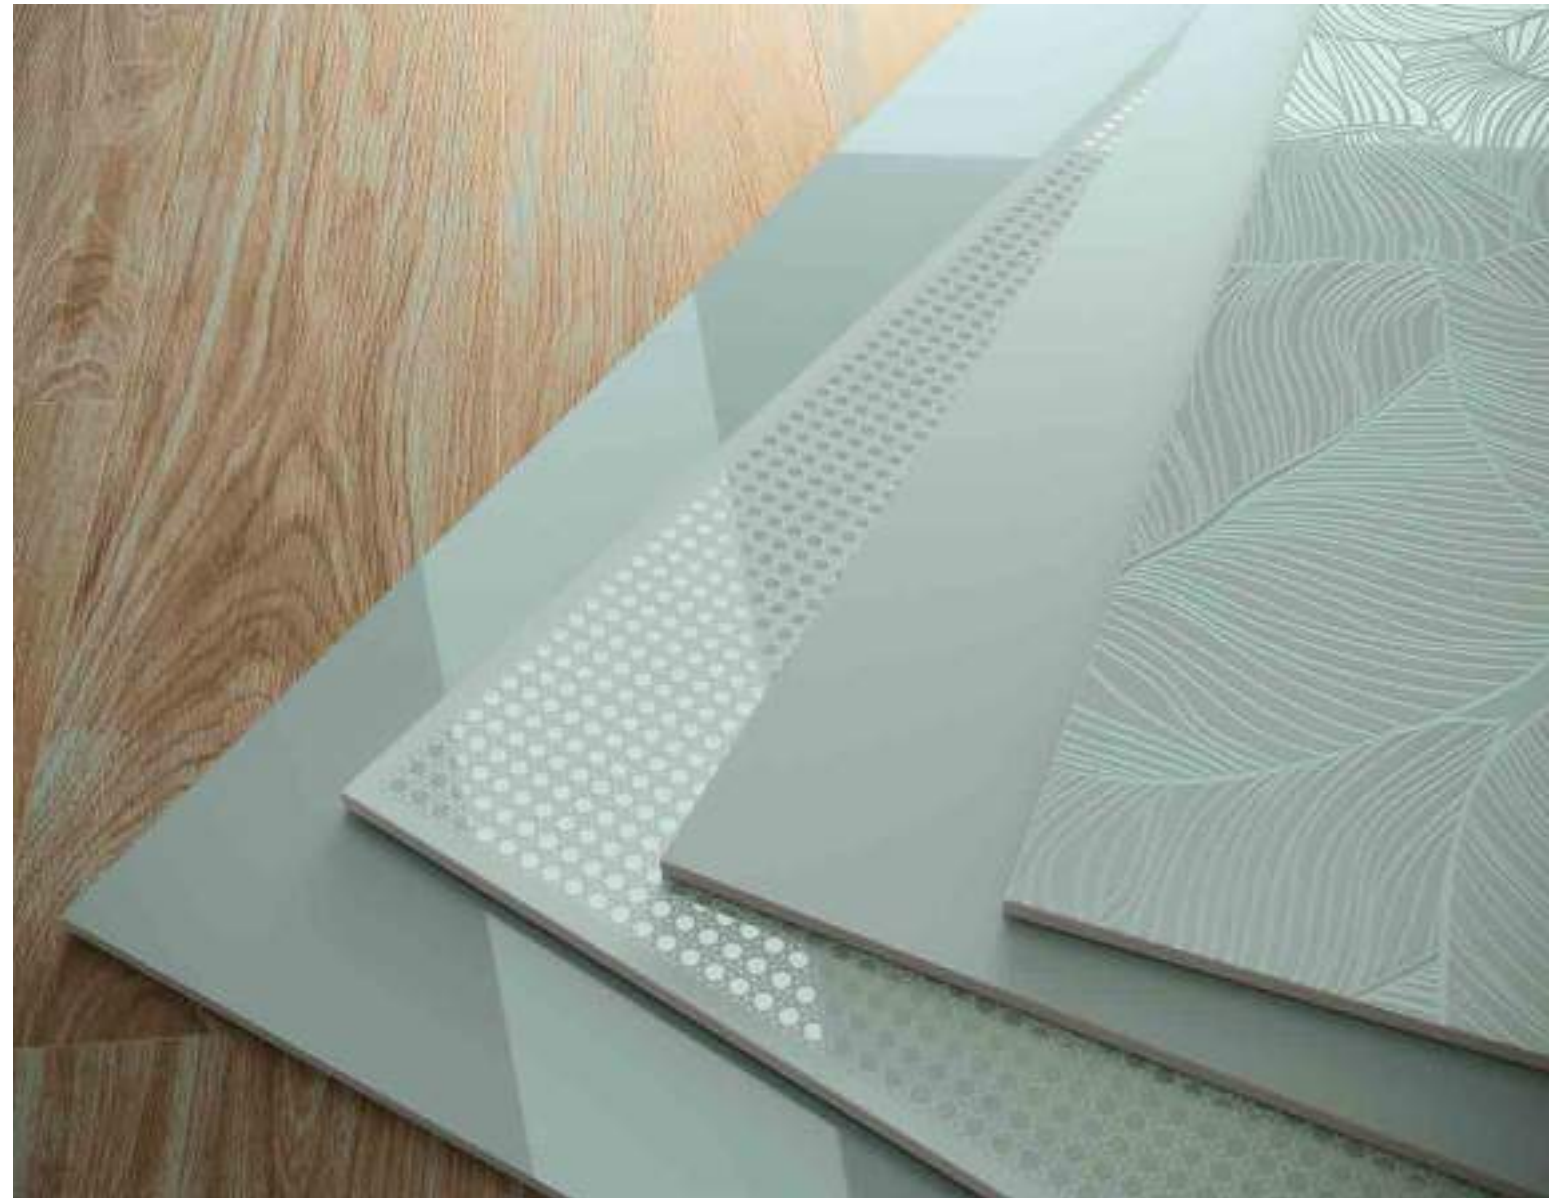

TURQUOISE MATT RECT 60X120, TURQUOISE POL. RECT 60X120, WICKERTURQUOISE RECT. 60X120,
TINT-TURQUOISE POL. RECT 60X120, NUANCES TURQUOISE RECT 20X120.