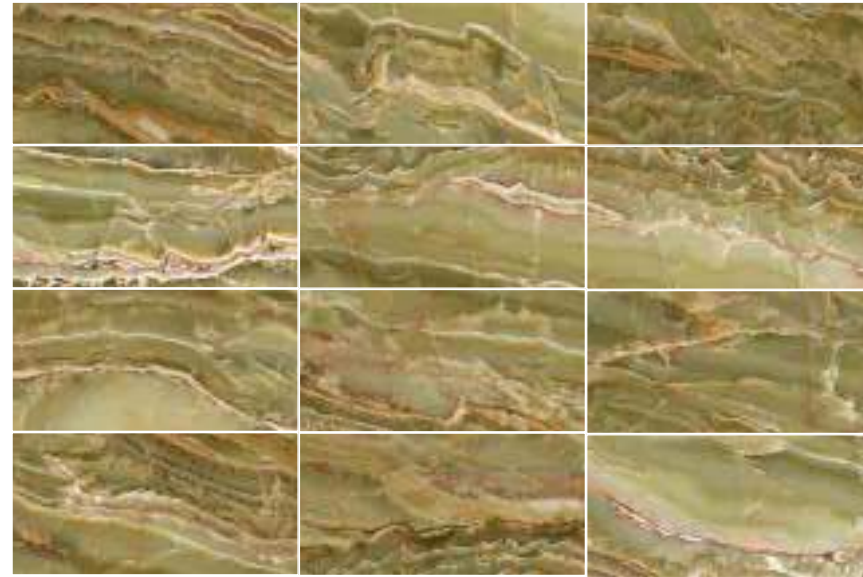

VARIACIÓN DE DISEÑO · GRAPHIC FACES

60X120 - 12 PIEZAS/12 PIECES/12 PIÈCES