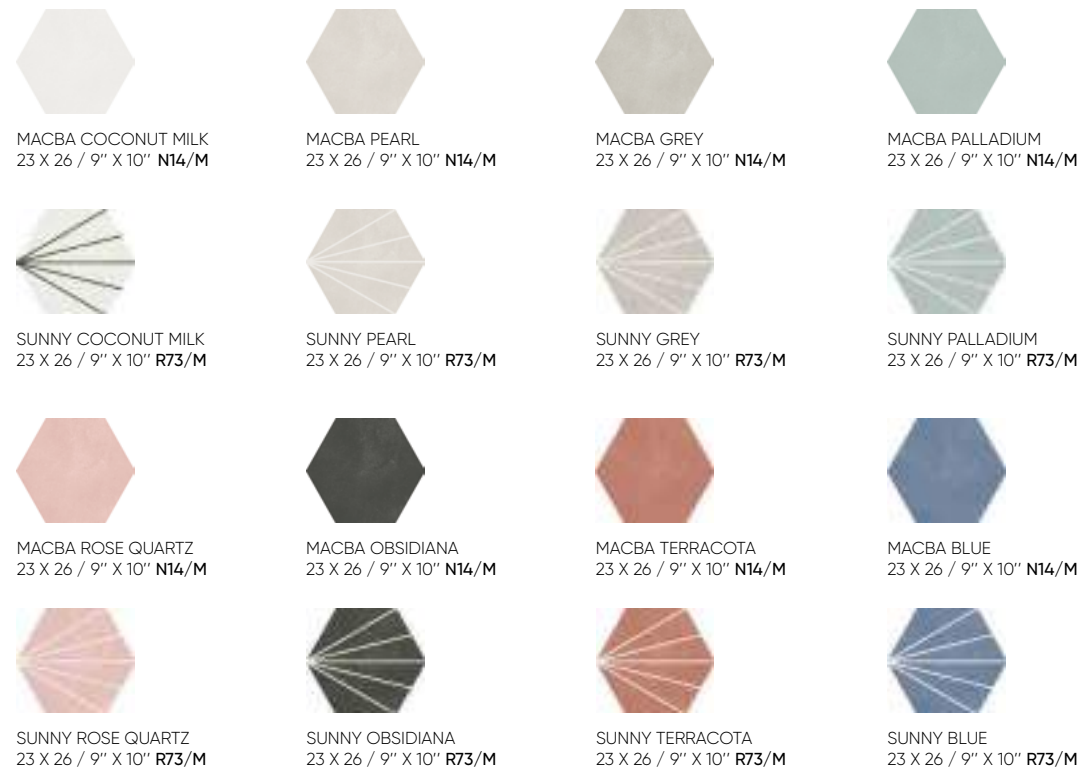

KLEN BLUE 25X75; KLEN COCONUT MILK 25X75; KLEN GREY 60X60.

WEB COLLECTION
PB U M C2 V2 RU5