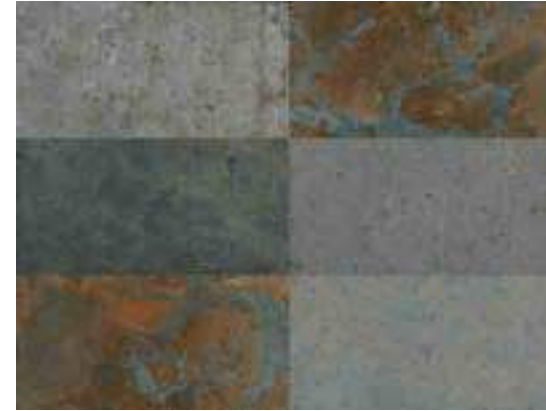

Pierre de bali

PIERRE DE BALI MIX
30 X 60 / 12" X 24" J27/M

C3 R11 ANTI-SLIP PIERRE DE BALI MIX
30 X 60 / 12" X 24" N79/M