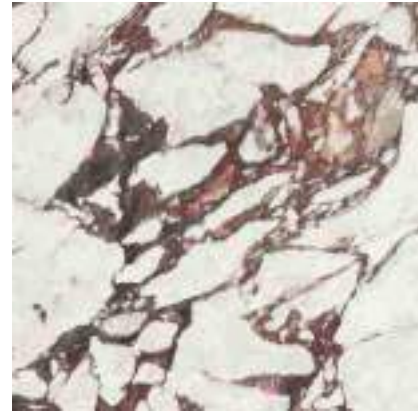

MEDICEA MARBLE POL. RECT.
90 X 90 / 36" X 36"

P47/M