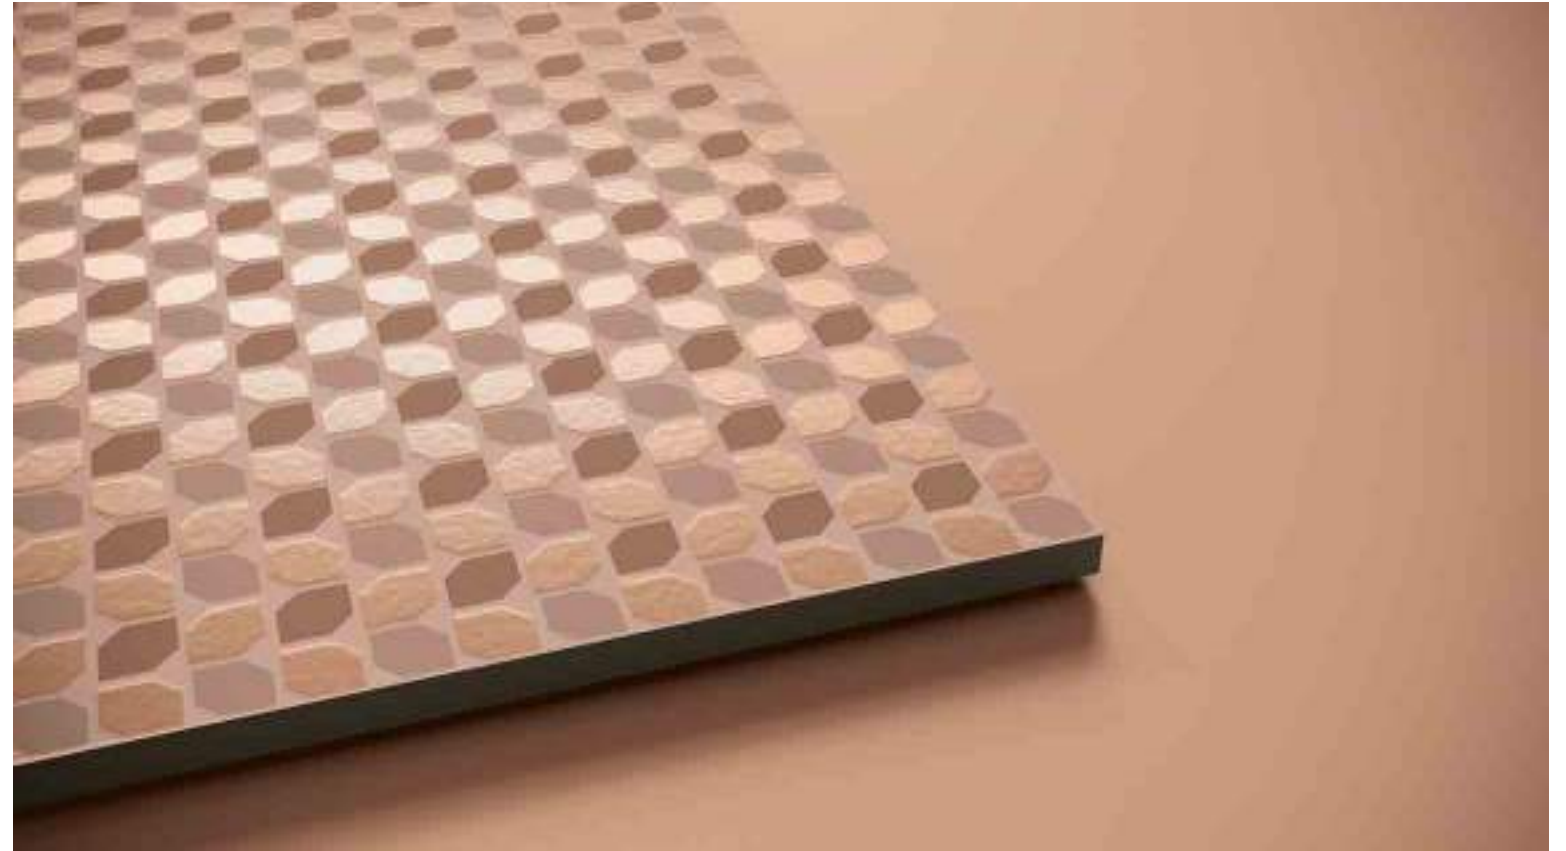

SAP MATT RECT 60X120 TAPESTRY SAP RECT 60X120 MURUS NIX 7X28.