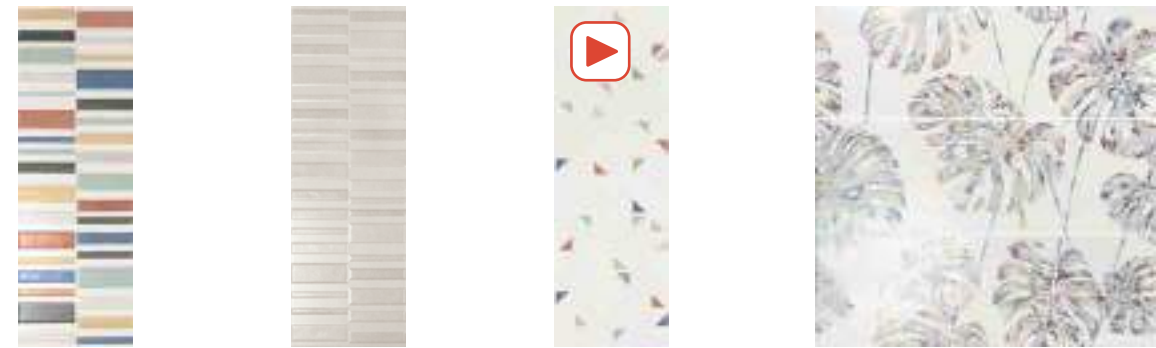

GAMY COCONUT MILK 25 X 75 / 10" X 30" P58/M
GAMY PEARL 25 X 75 / 10" X 30" P58/M
GAMY GREY 25 X 75 / 10" X 30" P58/M
GAMY PALLADIUM 25 X 75 / 10" X 30" P58/M
GAMY TERRACOTA 25 X 75 / 10" X 30" P58/M
GAMY BLUE 25 X 75 / 10" X 30" P58/M