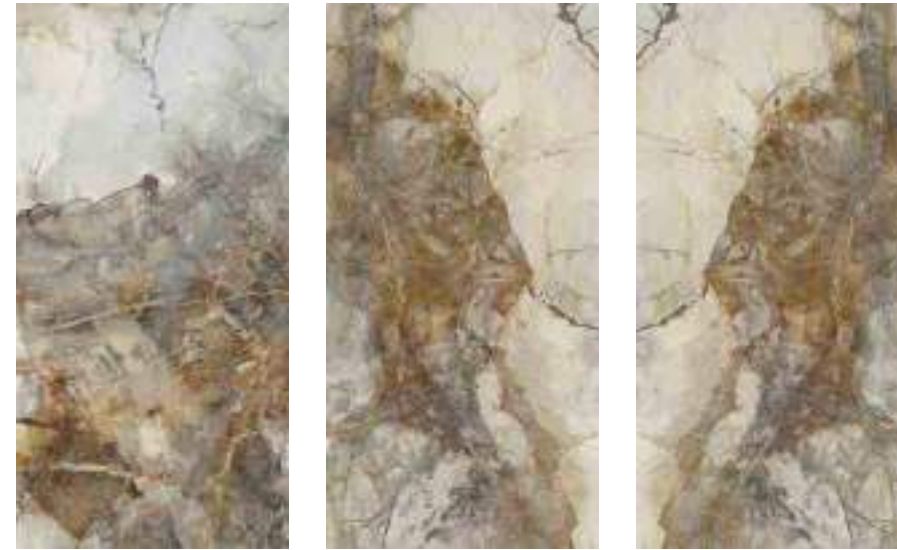

**GOLD HARD POL RECT**  
120 X 280 / 48" X 110"

L86/M

KI CARAMELLO RECT. 40X120. GOLD HARD POL RECT. 120X280. GOLD HARD POL RECT. 60X120.

COMPOSICIÓN MIRROR · MIRROR COMPOSITION

**GOLD HARD POL RECT**  
60 X 120 / 24" X 48"