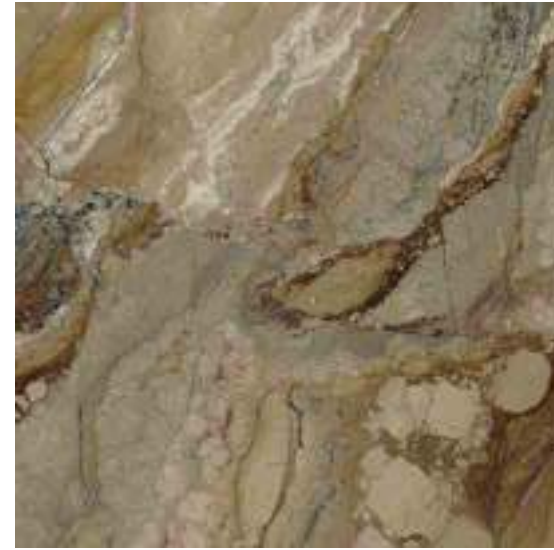

REX BROWN POLISHED RECT.
120 X 120 / 48" X 48"

P52/M