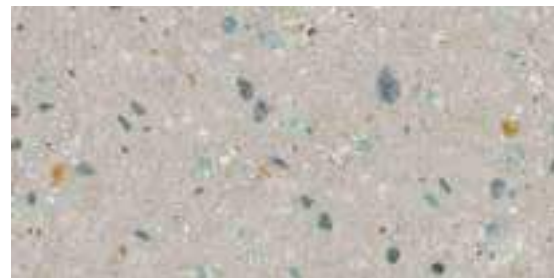

M **R10** **RU5** CEPP0 FANTASY RECT
60 X 120 / 24" X 48" **L73/M**

*R10 **RU4** CEPP0 FANTASY LAP RECT
60 X 120 / 24" X 48" **L74/M**