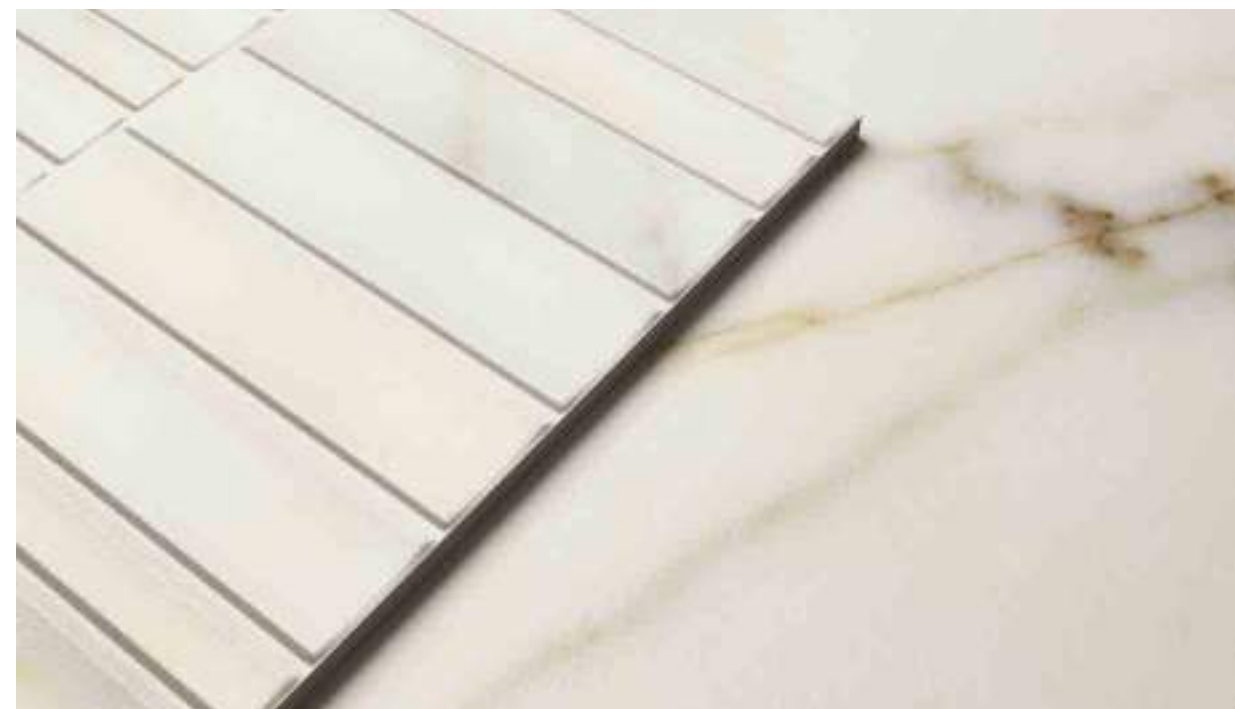

VARIACIÓN DE DISEÑO · GRAPHIC FACES

- 120X280 - 3 PIEZAS / 3 PIECES / 3 PIÈCES
- 120X120 - 6 PIEZAS / 6 PIECES / 6 PIÈCES
- 60X120 - 12 PIEZAS / 12 PIECES / 12 PIÈCES
- 60X60 - 24 PIEZAS / 24 PIECES / 24 PIÈCES
- 40X120 - 18 PIEZAS / 18 PIECES / 18 PIÈCES
- 7,5X30 - 40 PIEZAS / 40 PIECES / 40 PIÈCES

CARACTERÍSTICAS TÉCNICAS · TECHNICAL CHARACTERISTICS

V2 VARIACION LEVE / SLIGHT VARIATION

LÉGERÉ VARIATION / LEICHT FARBSPIEL

Para más información técnica, especificaciones e imágenes visite nuestra web
El embalaje de los artículos está sujeto a variaciones, para obtener el dato exacto y actual se recomienda consultar la web.
For more technical information, specifications and images, visit our website
The packing of our items is subject to variations. To get the most accurate and updated information, we recommend to check the website.
Pour plus d'informations techniques, de spécifications et de visuels, visitez notre site web
L'emballage des articles est sujet à variation, pour obtenir les données exactes et actuelles il est recommandé de consulter notre site web.