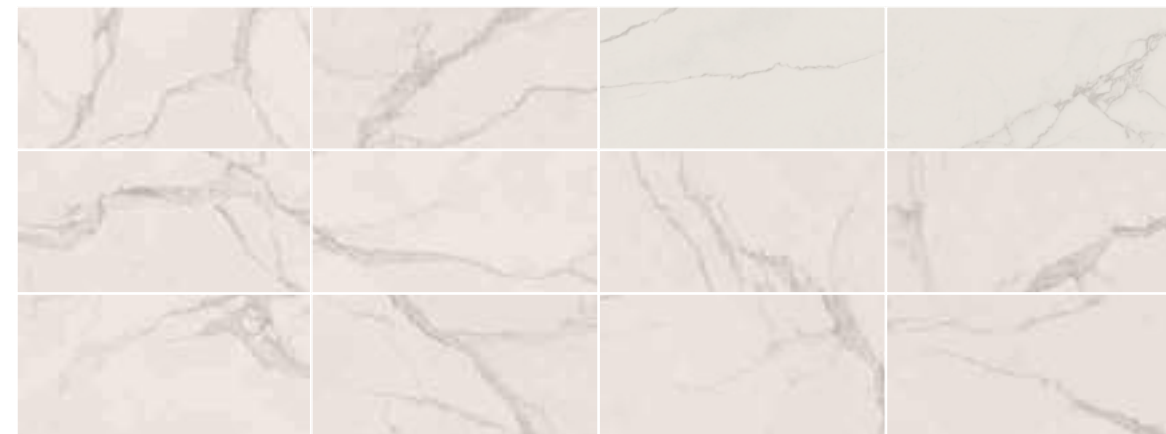

VARIACIÓN DE DISEÑO · GRAPHIC FACES

120X280 - 3 PIEZAS/3 PIECES/3 PIÈCES

120X120 - 6 PIEZAS/6 PIECES/6 PIÈCES

60X120 - 12 PIEZAS/12 PIECES/12 PIÈCES

60X60 - 24 PIEZAS/24 PIECES/24 PIÈCES

CARACTERÍSTICAS TÉCNICAS · TECHNICAL CHARACTERISTICS

PORCELÁNICO/PORCELAIN TILES
GRÈS CERÁME/FEINSTEINZEUG

RECTIFICADO/RECTIFIED
RECTIFIÉ/KALIBRIERT

VARIACION LEVE/SLIGHT VARIATION
LÉGERÉ VARIATION/LEICHT FARBSPIEL

ANTIHIELO/FROST PROOF
RÉSISTANT AU GEL/FROSTSCHUTZ

Para más información técnica, especificaciones e imágenes visite nuestra web
El embalaje de los artículos está sujeto a variaciones, para obtener el dato exacto y actual se recomienda consultar la web.

For more technical information, specifications and images, visit our website
The packing of our items is subject to variations. To get the most accurate and updated information, we recommend to check the website.

Pour plus d'informations techniques, de spécifications et de visuels, visitez notre site web
L'emballage des articles est sujet à variation, pour obtenir les données exactes et actuelles il est recommandé de consulter notre site web.