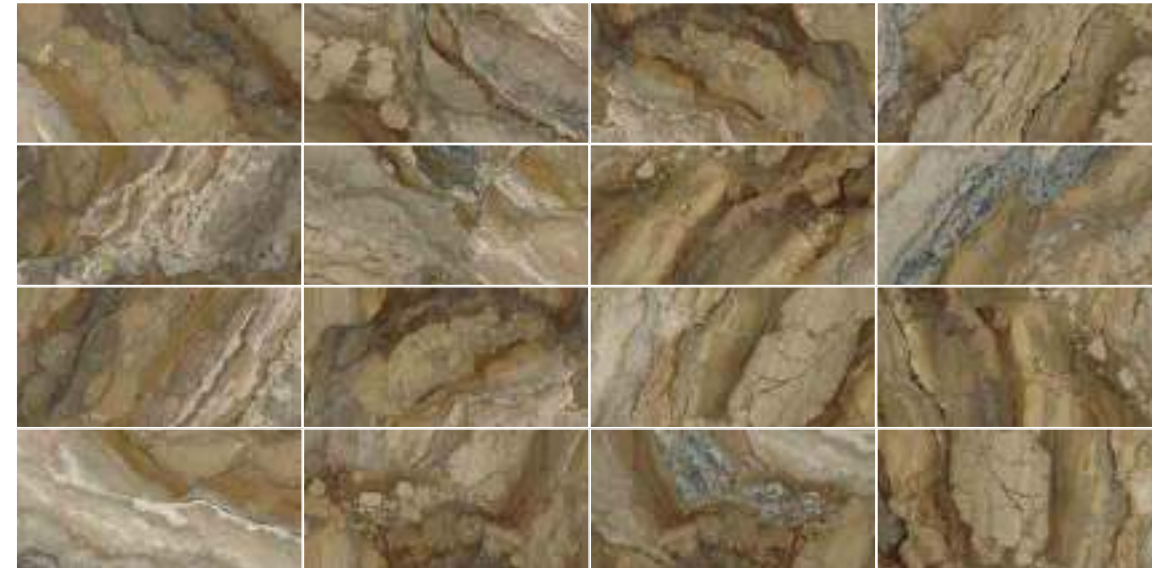

REX BROWN POLISHED RECT.  
120 X 120 / 48" X 48"

P52/M

REX BROWN POLISHED RECT.  
60 X 120 / 24" X 48"

P34/M

RODAPIÉS · SKIRTING BOARDS

ROD. REX BROWN POL.  
7.5 X 60 / 3" X 24" K29/P

VARIACIÓN DE DISEÑO · GRAPHIC FACES