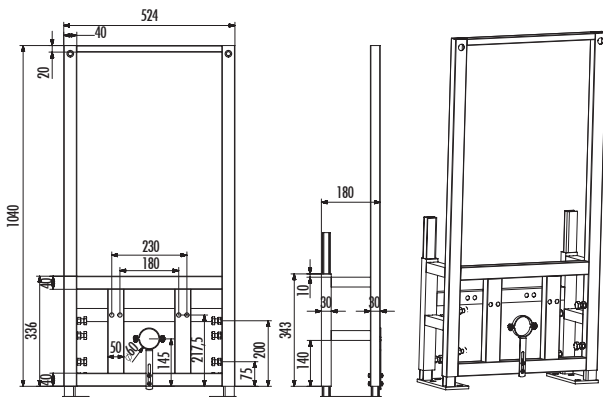

TECHNICAL DRAWING

SPECIFICATIONS

Creavit keeps its rights of making any change to the products.

Quality Management Systems

Customer Satisfaction Certificate

Environmental Management System

LGA

Germany Accreditation Certificate

kiwa

Netherlands Accreditation Certificate

GOST - R

Russia Accreditation Certificate

UkrSEPRO

Ukraine Accreditation Certificate

Israel Accreditation Certificate

Nigeria Accreditation Certificate

European Accreditation Certificate

Turkish Accreditation Certificate