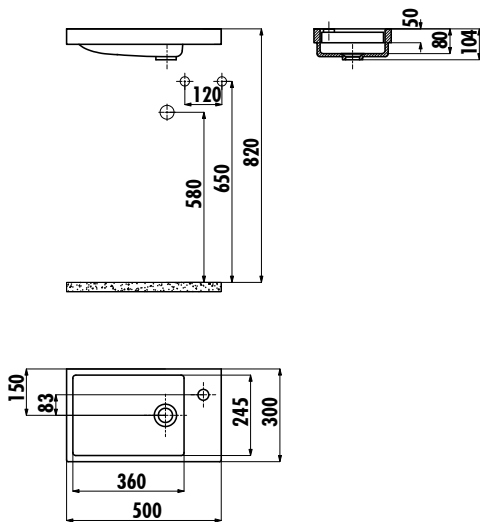

TECHNICAL DRAWING

SPECIFICATIONS

Creavit keeps its rights of making any change to the products.

Quality Management Systems

Customer Satisfaction Certificate

LGA

Germany Accreditation Certificate

kiwa

Netherlands Accreditation Certificate

GOST - R

Russia Accreditation Certificate

UkrSEPRO

Ukraine Accreditation Certificate

Israel Accreditation Certificate

Nigeria Accreditation Certificate

European Accreditation Certificate

Turkish Accreditation Certificate