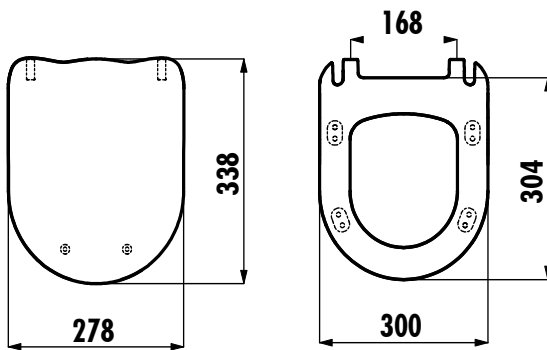

TECHNICAL DRAWING

SPECIFICATIONS

Creavit keeps its rights of making any change to the products.

Quality
Management
Systems

Customer Satisfaction
Certificate

LGA

Germany Accreditation
Certificate

kiwa

Netherlands
Accreditation Certificate

GOST - R

Russia Accreditation
Certificate

UkrSEPRO

Ukraine Accreditation
Certificate

Israel
Accreditation
Certificate

Nigeria Accreditation
Certificate

European Accreditation
Certificate

Turkish
Accreditation
Certificate