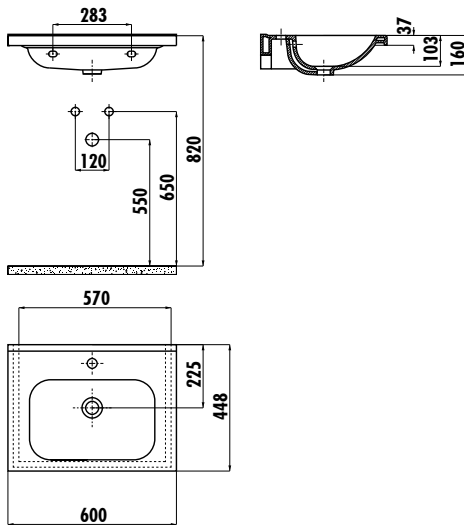

TECHNICAL DRAWING

SPECIFICATIONS

Creavit keeps its rights of making any change to the products.

Quality Management Systems

Customer Satisfaction Certificate

Environmental Management System

LGA

Germany Accreditation Certificate

kiwa

Netherlands Accreditation Certificate

GOST - R

Russia Accreditation Certificate

UkrSEPRO

Ukraine Accreditation Certificate

Israel Accreditation Certificate

Nigeria Accreditation Certificate

European Accreditation Certificate

Turkish Accreditation Certificate