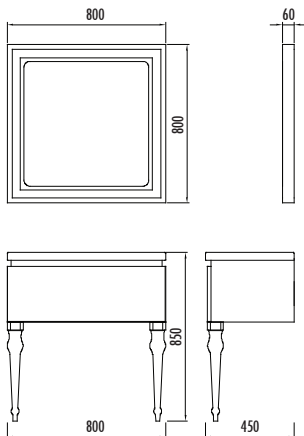

TECHNICAL DRAWING

SPECIFICATIONS

creavit.com.tr

[f](#) [t](#) [i](#) [@](#) /creavitTurkiye

Creavit keeps its rights of making any change to the products.

Quality
Management
Systems

Customer Satisfaction
Certificate

LGA

Germany Accreditation
Certificate

kiwa

Netherlands
Accreditation Certificate

GOST - R

Russia Accreditation
Certificate

UkrSEPRO

Ukraine Accreditation
Certificate

Israel
Accreditation
Certificate

Nigeria Accreditation
Certificate

European Accreditation
Certificate

Turkish
Accreditation
Certificate