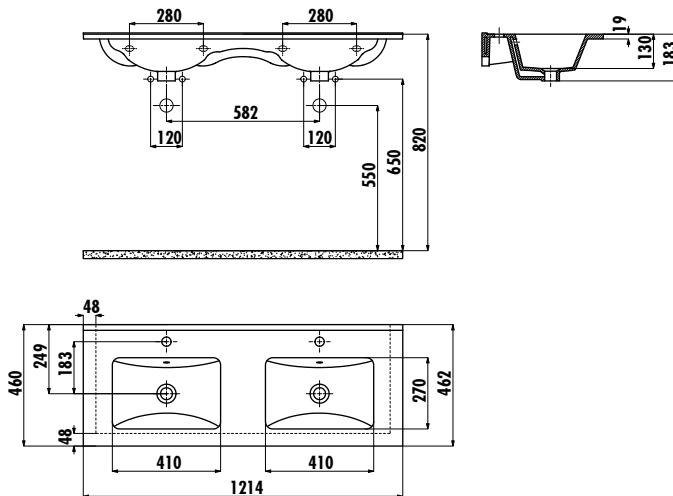

TECHNICAL DRAWING

SPECIFICATIONS

Creavit keeps its rights of making any change to the products.

Quality Management Systems

Customer Satisfaction Certificate

Germany Accreditation Certificate

Netherlands Accreditation Certificate

Russia Accreditation Certificate

Ukraine Accreditation Certificate

Israel Accreditation Certificate

Nigeria Accreditation Certificate

European Accreditation Certificate

Turkish Accreditation Certificate