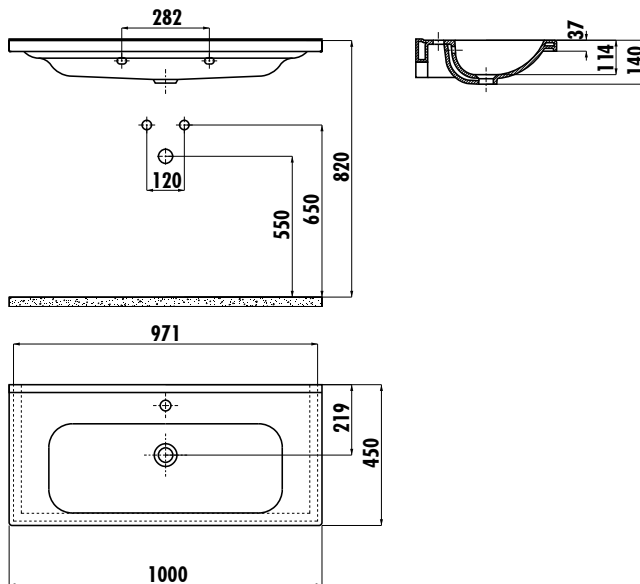

TECHNICAL DRAWING

Creavit keeps its rights of making any change to the products.

SPECIFICATIONS

Quality Management Systems

Customer Satisfaction Certificate

LGA

Germany Accreditation Certificate

kiwa

Netherlands Accreditation Certificate

GOST - R

Russia Accreditation Certificate

UkrSEPRO

Ukraine Accreditation Certificate

Israel Accreditation Certificate

Nigeria Accreditation Certificate

European Accreditation Certificate

Turkish Accreditation Certificate