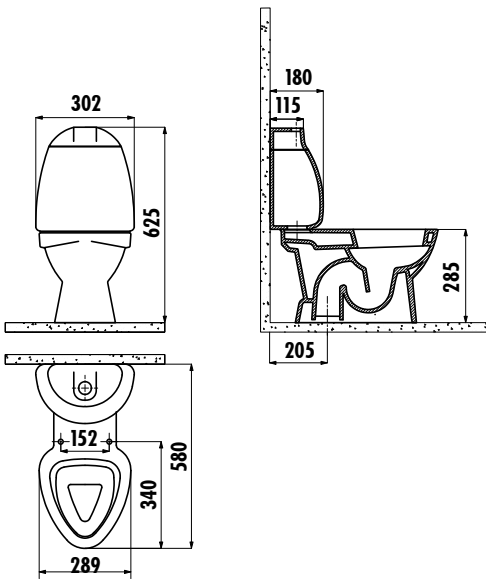

TECHNICAL DRAWING

Creavit keeps its rights of making any change to the products.

Quality Management Systems

Customer Satisfaction Certificate

LGA

Germany Accreditation Certificate

kiwa

Netherlands Accreditation Certificate

GOST - R

Russia Accreditation Certificate

UkrSEPRO

Ukraine Accreditation Certificate

Israel Accreditation Certificate

Nigeria Accreditation Certificate

European Accreditation Certificate

Turkish Accreditation Certificate