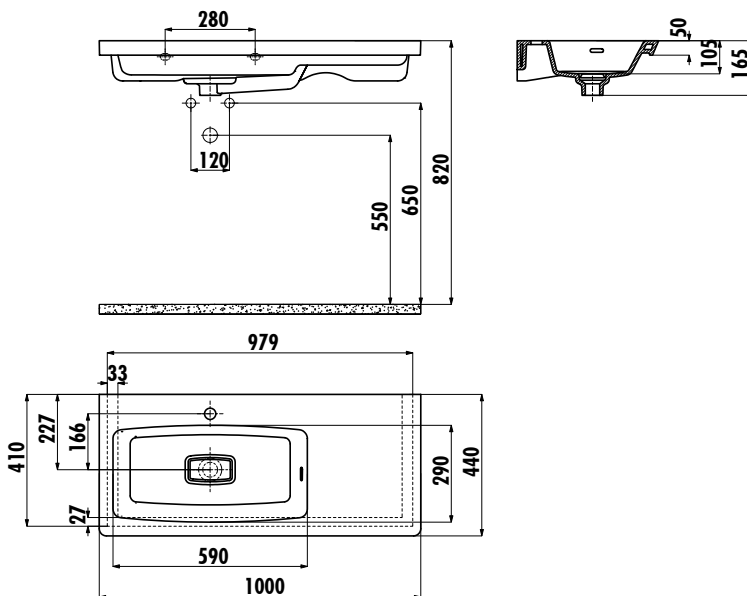

TECHNICAL DRAWING

SPECIFICATIONS

Creavit keeps its rights of making any change to the products.

Quality Management Systems

Customer Satisfaction Certificate

Environmental Management System

LGA

Germany Accreditation Certificate

kiwa

Netherlands Accreditation Certificate

GOST - R

Russia Accreditation Certificate

UkrSEPRO

Ukraine Accreditation Certificate

Israel Accreditation Certificate

Nigeria Accreditation Certificate

European Accreditation Certificate

Turkish Accreditation Certificate