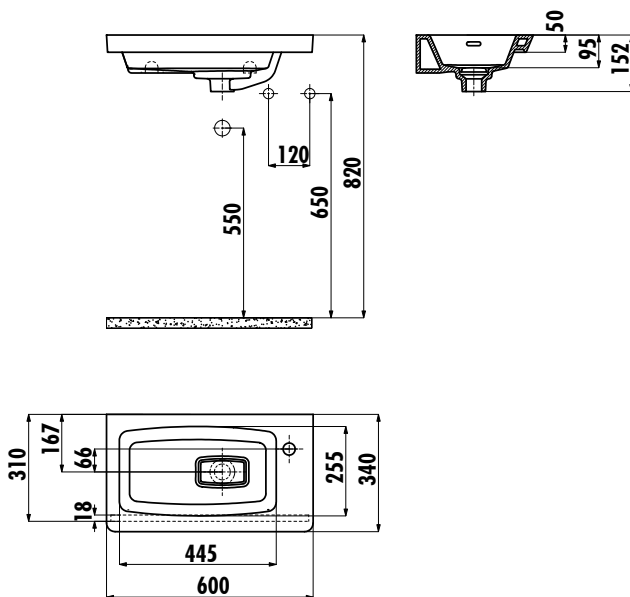

TECHNICAL DRAWING

Creavit keeps its rights of making any change to the products.

SPECIFICATIONS

Quality Management Systems

Customer Satisfaction Certificate

LGA

Germany Accreditation Certificate

kiwa

Netherlands Accreditation Certificate

GOST - R

Russia Accreditation Certificate

UkrSEPRO

Ukraine Accreditation Certificate

Israel Accreditation Certificate

Nigeria Accreditation Certificate

European Accreditation Certificate

Turkish Accreditation Certificate