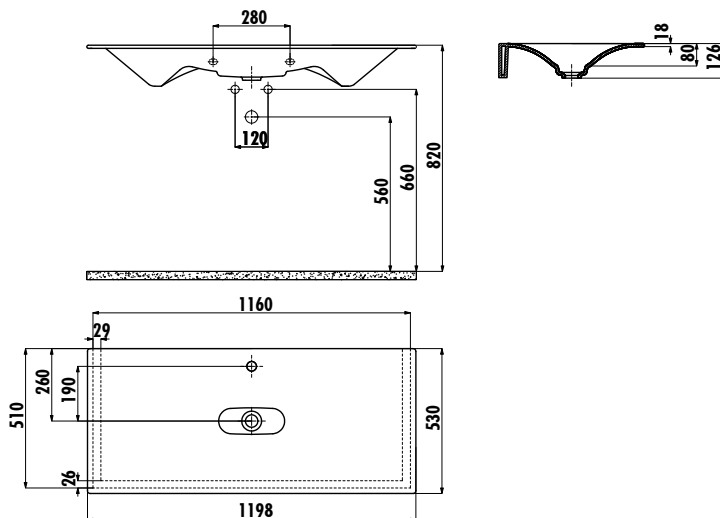

TECHNICAL DRAWING

SPECIFICATIONS

Creavit keeps its rights of making any change to the products.

Quality Management Systems

Customer Satisfaction Certificate

LGA

Germany Accreditation Certificate

kiwa

Netherlands Accreditation Certificate

GOST - R

Russia Accreditation Certificate

UkrSEPRO

Ukraine Accreditation Certificate

Israel Accreditation Certificate

Nigeria Accreditation Certificate

European Accreditation Certificate

Turkish Accreditation Certificate