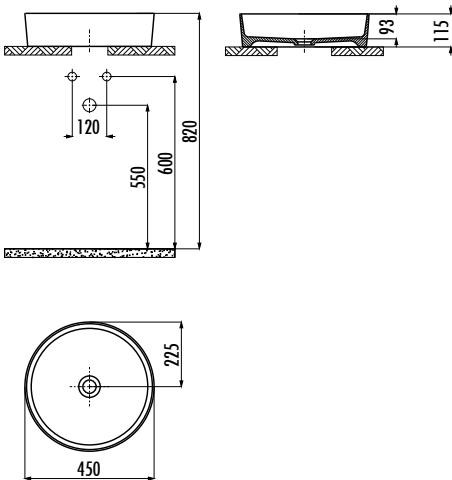

TECHNICAL DRAWING

SPECIFICATIONS

Creavit keeps its rights of making any change to the products.

Quality
Management
Systems

Customer Satisfaction
Certificate

LGA

Germany Accreditation
Certificate

kiwa

Netherlands
Accreditation Certificate

GOST - R

Russia Accreditation
Certificate

UkrSEPRO

Ukraine Accreditation
Certificate

Israel
Accreditation
Certificate

Nigeria Accreditation
Certificate

European Accreditation
Certificate

Turkish
Accreditation
Certificate