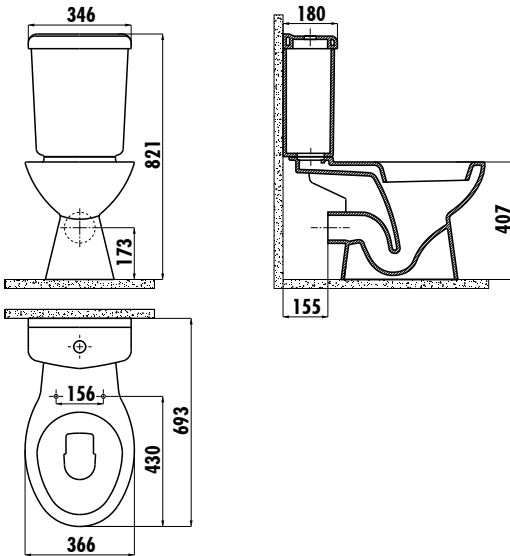

TECHNICAL DRAWING

SPECIFICATIONS

Creavit keeps its rights of making any change to the products.

Quality Management Systems

Customer Satisfaction Certificate

Environmental Management System

LGA

Germany Accreditation Certificate

kiwa

Netherlands Accreditation Certificate

GOST - R

Russia Accreditation Certificate

UkrSEPRO

Ukraine Accreditation Certificate

Israel Accreditation Certificate

Nigeria Accreditation Certificate

European Accreditation Certificate

Turkish Accreditation Certificate