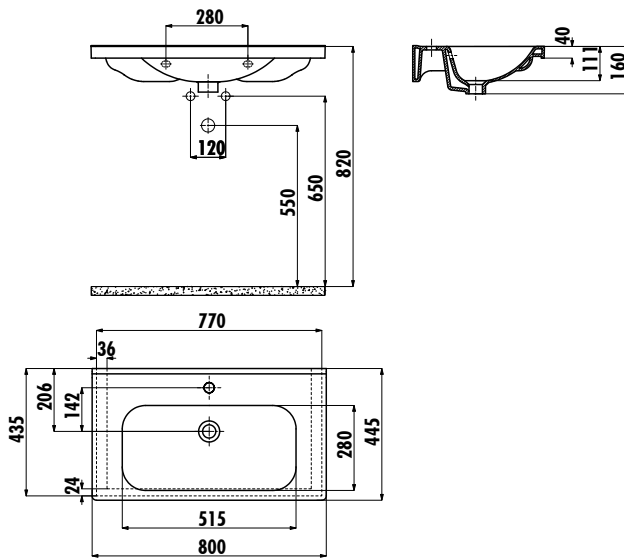

TECHNICAL DRAWING

Creavit keeps its rights of making any change to the products.

SPECIFICATIONS

Quality Management Systems

Customer Satisfaction Certificate

LGA

Germany Accreditation Certificate

kiwa

Netherlands Accreditation Certificate

GOST - R

Russia Accreditation Certificate

UKRSEPRO

Ukraine Accreditation Certificate

Israel Accreditation Certificate

Nigeria Accreditation Certificate

European Accreditation Certificate

Turkish Accreditation Certificate