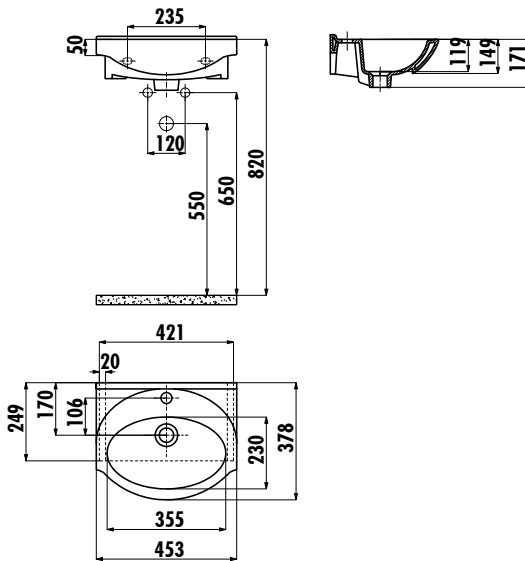

TECHNICAL DRAWING

SPECIFICATIONS

Creavit keeps its rights of making any change to the products.

Quality Management Systems

Customer Satisfaction Certificate

LGA

Germany Accreditation Certificate

kiwa

Netherlands Accreditation Certificate

GOST - R

Russia Accreditation Certificate

UkrSEPRO

Ukraine Accreditation Certificate

Israel Accreditation Certificate

Nigeria Accreditation Certificate

European Accreditation Certificate

Turkish Accreditation Certificate