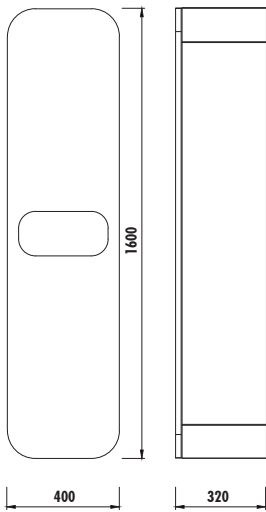

TECHNICAL DRAWING

SPECIFICATIONS

SOFT CLOSING
DOOR

creavit.com.tr

[f](#) [t](#) [i](#) [@](#) /creavitTurkiye

Creavit keeps its rights of making any change to the products.

Quality
Management
Systems

Customer Satisfaction
Certificate

LGA

Germany Accreditation
Certificate

kiwa

Netherlands
Accreditation Certificate

GOST - R

Russia Accreditation
Certificate

UkrSEPRO

Ukraine Accreditation
Certificate

Israel
Accreditation
Certificate

Nigeria Accreditation
Certificate

European Accreditation
Certificate

Turkish
Accreditation
Certificate