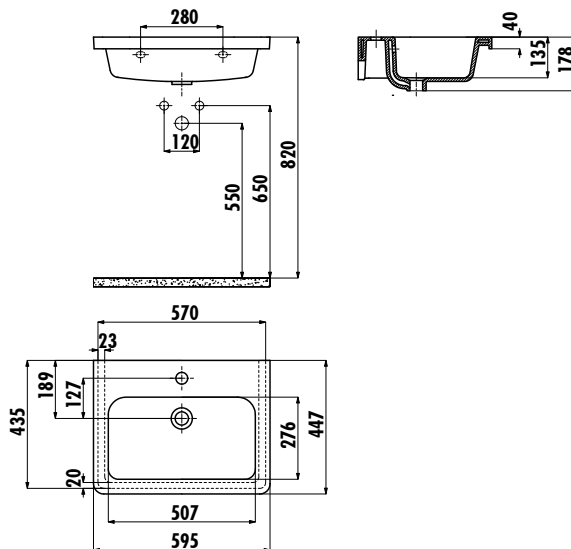

TECHNICAL DRAWING

SPECIFICATIONS

Creavit keeps its rights of making any change to the products.

Quality Management Systems

Customer Satisfaction Certificate

LGA

Germany Accreditation Certificate

kiwa

Netherlands Accreditation Certificate

GOST - R

Russia Accreditation Certificate

UkrSEPRO

Ukraine Accreditation Certificate

Israel Accreditation Certificate

Nigeria Accreditation Certificate

European Accreditation Certificate

Turkish Accreditation Certificate