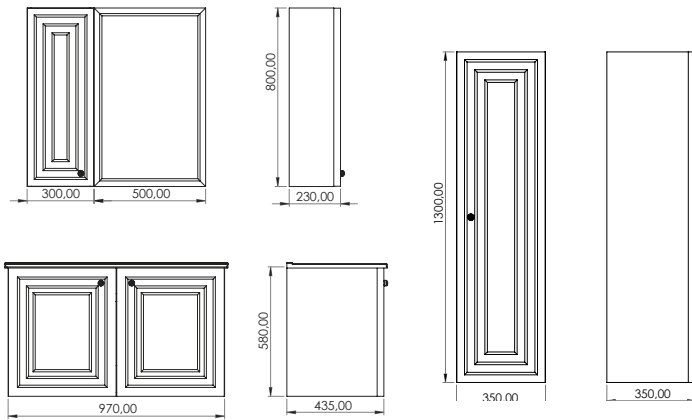

TECHNICAL DRAWING

SPECIFICATIONS

MIRROR LED COLOR

SPECIFICATIONS

Creavit keeps its rights of making any change to the products.

Quality
Management
Systems

Customer Satisfaction
Certificate

LGA

Germany Accreditation
Certificate

kiwa

Netherlands
Accreditation Certificate

GOST - R

Russia Accreditation
Certificate

UkrSEPRO

Ukraine Accreditation
Certificate

Israel
Accreditation
Certificate

Nigeria Accreditation
Certificate

European Accreditation
Certificate

Turkish
Accreditation
Certificate