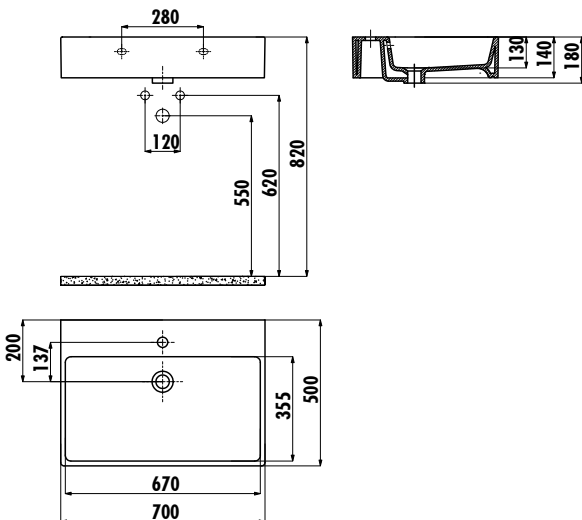

TECHNICAL DRAWING

SPECIFICATIONS

Creavit keeps its rights of making any change to the products.

Quality Management Systems

Customer Satisfaction Certificate

LGA

Germany Accreditation Certificate

kiwa

Netherlands Accreditation Certificate

GOST - R

Russia Accreditation Certificate

UkrSEPRO

Ukraine Accreditation Certificate

Israel Accreditation Certificate

Nigeria Accreditation Certificate

European Accreditation Certificate

Turkish Accreditation Certificate