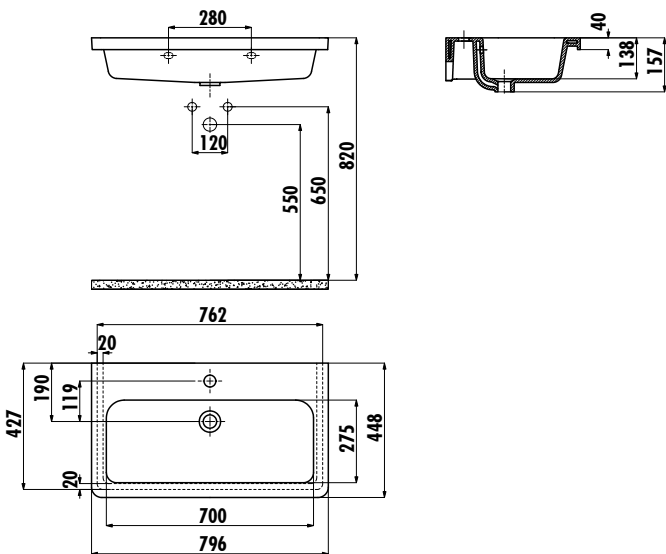

TECHNICAL DRAWING

SPECIFICATIONS

Creavit keeps its rights of making any change to the products.

Quality Management Systems

Customer Satisfaction Certificate

LGA

Germany Accreditation Certificate

kiwa

Netherlands Accreditation Certificate

GOST - R

Russia Accreditation Certificate

UkrSEPRO

Ukraine Accreditation Certificate

Israel Accreditation Certificate

Nigeria Accreditation Certificate

European Accreditation Certificate

Turkish Accreditation Certificate