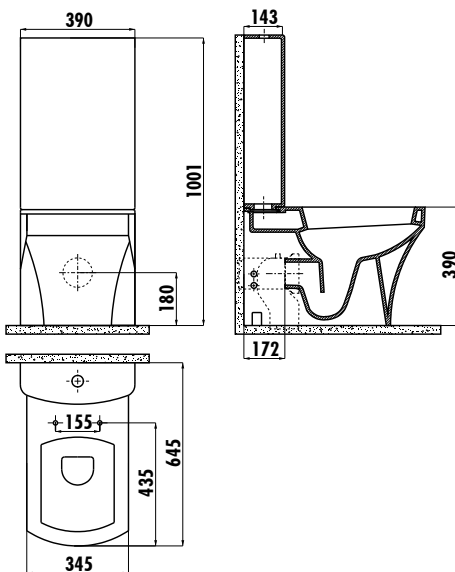

TECHNICAL DRAWING

SPECIFICATIONS

Creavit keeps its rights of making any change to the products.

Quality Management Systems

Customer Satisfaction Certificate

LGA

Germany Accreditation Certificate

kiwa

Netherlands Accreditation Certificate

GOST - R

Russia Accreditation Certificate

UkrSEPRO

Ukraine Accreditation Certificate

Israel Accreditation Certificate

Nigeria Accreditation Certificate

European Accreditation Certificate

Turkish Accreditation Certificate