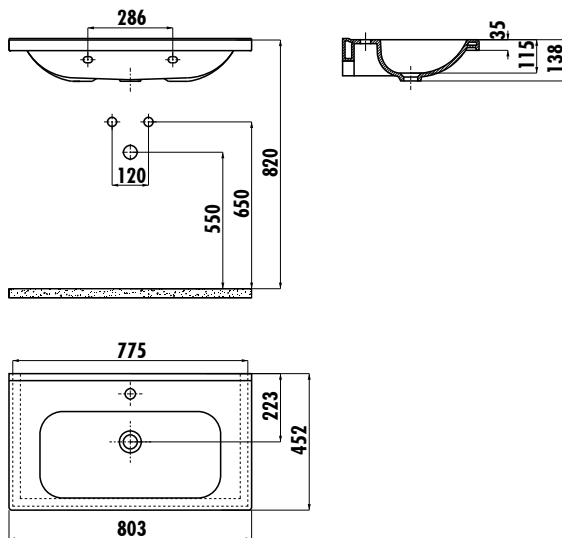

TECHNICAL DRAWING

SPECIFICATIONS

Creavit keeps its rights of making any change to the products.

Quality Management Systems

Customer Satisfaction Certificate

Environmental Management System

LGA

Germany Accreditation Certificate

kiwa

Netherlands Accreditation Certificate

GOST - R

Russia Accreditation Certificate

UkrSEPRO

Ukraine Accreditation Certificate

Israel Accreditation Certificate

Nigeria Accreditation Certificate

European Accreditation Certificate

Turkish Accreditation Certificate