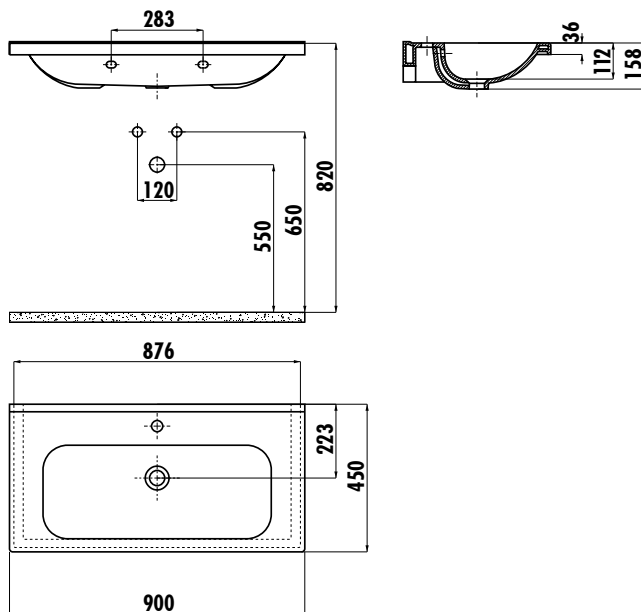

TECHNICAL DRAWING

Creavit keeps its rights of making any change to the products.

SPECIFICATIONS

Quality Management Systems

Customer Satisfaction Certificate

LGA

Germany Accreditation Certificate

kiwa

Netherlands Accreditation Certificate

GOST - R

Russia Accreditation Certificate

UkrSEPRO

Ukraine Accreditation Certificate

Israel Accreditation Certificate

Nigeria Accreditation Certificate

European Accreditation Certificate

Turkish Accreditation Certificate