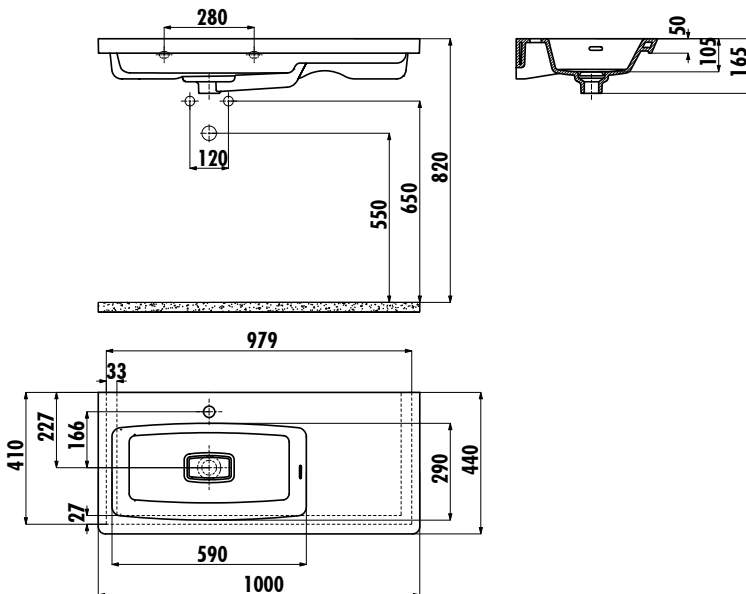

TECHNICAL DRAWING

SPECIFICATIONS

Creavit keeps its rights of making any change to the products.

Quality Management Systems

Customer Satisfaction Certificate

Environmental Management System

Germany Accreditation Certificate

Netherlands Accreditation Certificate

Russia Accreditation Certificate

Ukraine Accreditation Certificate

Israel Accreditation Certificate

Nigeria Accreditation Certificate

European Accreditation Certificate

Turkish Accreditation Certificate