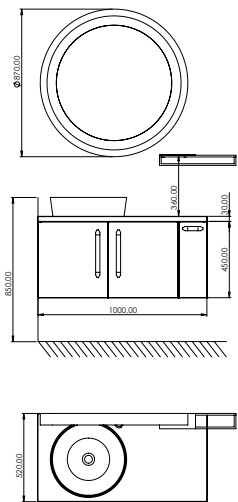

TECHNICAL DRAWING

SPECIFICATIONS

LED LIGHTING
TOUCHMATIC

CHIC & DURABLE
LACQUER

METAL
TOWEL BAR

HAIR DRYER
ORGANIZER

Creavit keeps its rights of making any change to the products.

Quality
Management
Systems

Customer Satisfaction
Certificate

LGA

Germany Accreditation
Certificate

kiwa

Netherlands
Accreditation Certificate

GOST - R

Russia Accreditation
Certificate

UkrSEPRO

Ukraine Accreditation
Certificate

Israel
Accreditation
Certificate

Nigeria Accreditation
Certificate

European Accreditation
Certificate

Turkish
Accreditation
Certificate