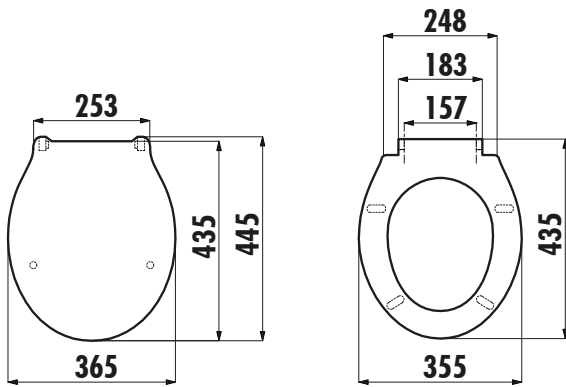

TECHNICAL DRAWING

SPECIFICATIONS

Creavit keeps its rights of making any change to the products.

Quality Management Systems

Customer Satisfaction Certificate

LGA

Germany Accreditation Certificate

kiwa

Netherlands Accreditation Certificate

GOST - R

Russia Accreditation Certificate

UkrSEPRO

Ukraine Accreditation Certificate

Israel Accreditation Certificate

Nigeria Accreditation Certificate

European Accreditation Certificate

Turkish Accreditation Certificate