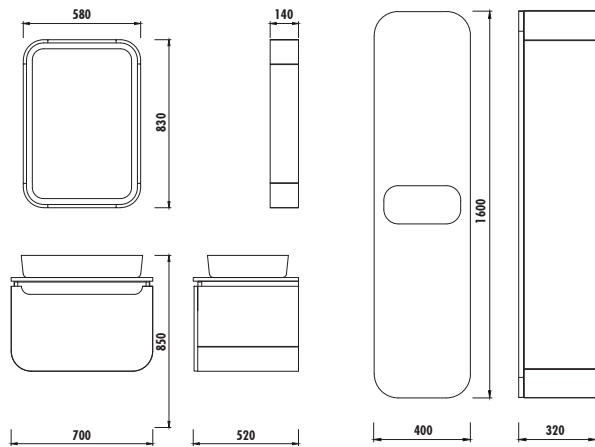

TECHNICAL DRAWING