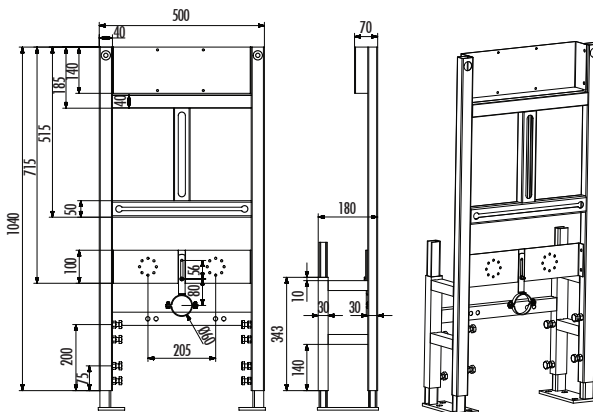

TECHNICAL DRAWING

SPECIFICATIONS

Creavit keeps its rights of making any change to the products.

Quality Management Systems

Customer Satisfaction Certificate

Environmental Management System

LGA

Germany Accreditation Certificate

kiwa

Netherlands Accreditation Certificate

GOST - R

Russia Accreditation Certificate

UkrSEPRO

Ukraine Accreditation Certificate

Israel Accreditation Certificate

Nigeria Accreditation Certificate

European Accreditation Certificate

Turkish Accreditation Certificate